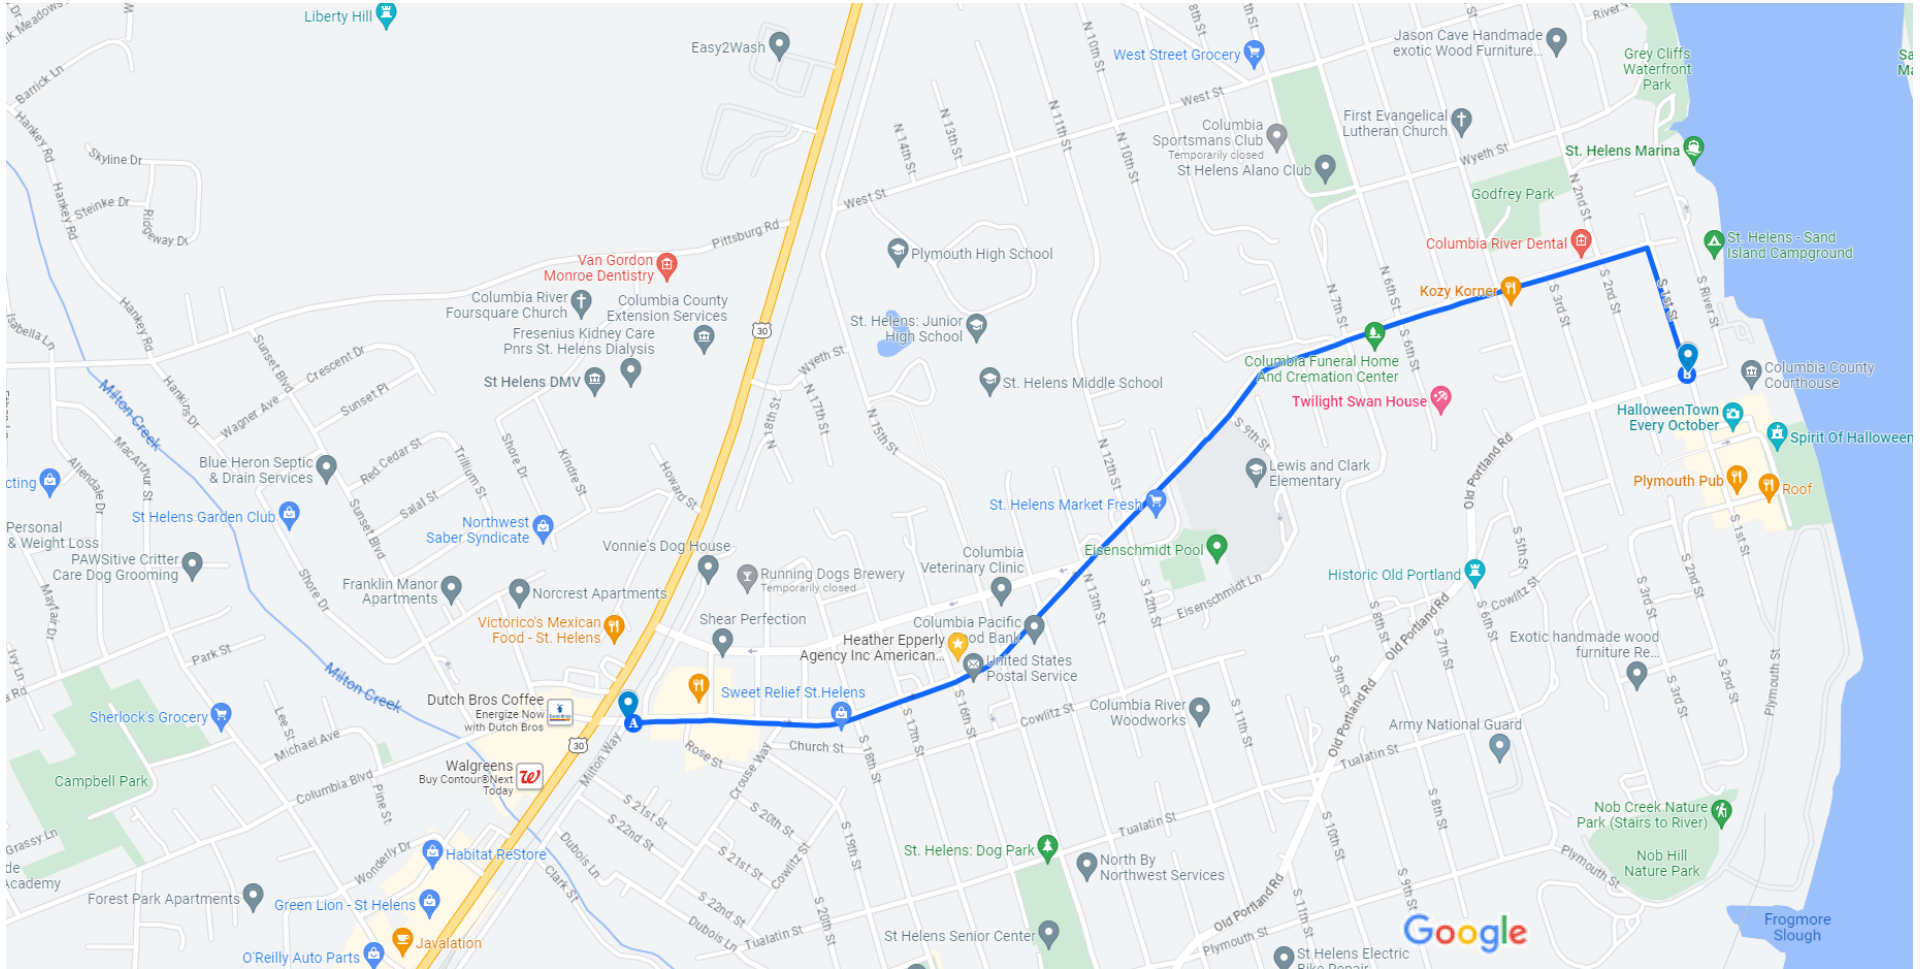

Parade Route 2023

Starting point Columbia Blvd/Milton Way and end S 1st St and St. Helens St./Old Portland Rd

Map data ©2023 500 ft

Parade Route 2023